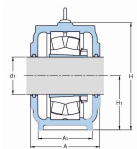

WhatsApp Image 2025-03-11 at 2.41.54 PM.jpeg

Product Technical Details

Housing Designation	S 505
Housing Dimension A	67
Housing Dimension A1	46
Housing Dimension G	0.5
Housing Dimension H	80
Housing Dimension H1	40
Housing Dimension H2	16
Housing Dimension J	130
Housing Dimension L	170
Shaft Diameter (in)	0.75
Shaft Diameter (mm)	20