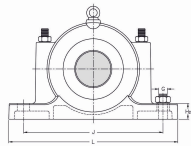

Technical Specifications

d76235e6-bd79-41bd-a363-83023e75d5e7.jfif