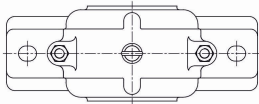

WhatsApp Image 2025-03-11 at 2.41.53 PM.jpeg