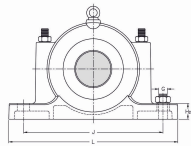

S 513

Technical Specifications

d76235e6-bd79-41bd-a363-83023e75d5e7.jfif

WhatsApp Image 2025-03-11 at 2.41.53 PM.jpeg

WhatsApp Image 2025-03-11 at 2.41.54 PM.jpeg

Product Technical Details

Housing Designation	S 513
Housing Dimension A	110
Housing Dimension A1	80
Housing Dimension G	0.625
Housing Dimension H	155
Housing Dimension H1	80
Housing Dimension H2	25
Housing Dimension J	230
Housing Dimension L	290
Shaft Diameter (in)	2.25
Shaft Diameter (mm)	60