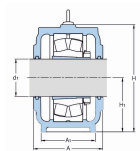

S 513

Technical Specifications

d76235e6-bd79-41bd-a363-83023e75d5e7.jfif

WhatsApp Image 2025-03-11 at 2.41.53 PM.jpeg

WhatsApp Image 2025-03-11 at 2.41.54 PM.jpeg

Product Technical Details

Housing Designation	S 513
Housing Dimension A	110
Housing Dimension A1	80
Housing Dimension G	0.625
Housing Dimension H	155
Housing Dimension H1	80
Housing Dimension H2	25
Housing Dimension J	230
Housing Dimension L	290
Shaft Diameter (in)	2.25
Shaft Diameter (mm)	60