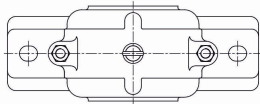

WhatsApp Image 2025-03-11 at 2.41.53 PM.jpeg