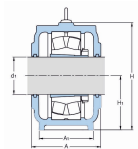

WhatsApp Image 2025-03-11 at 2.41.54 PM.jpeg

Product Technical Details

Housing Designation	S 524
Housing Dimension A	170
Housing Dimension A1	120
Housing Dimension G	0.875
Housing Dimension H	280
Housing Dimension H1	140
Housing Dimension H2	38
Housing Dimension J	350
Housing Dimension L	420
Shaft Diameter (in)	4.25
Shaft Diameter (mm)	110